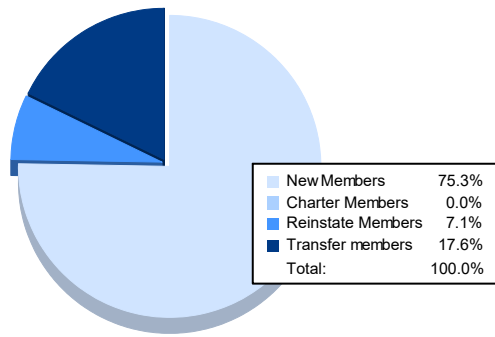

Year	New Clubs	Dropped Clubs	Gain/ Loss Clubs	New Members	Charter Members	Reinstate Members	Transfer Members	Total Member Added	Total Members Dropped	Gain/ Loss Members
2016-2017	1	0	1	150	23	7	11	191	163	28
2017-2018	1	1	0	173	30	1	8	212	238	-26
2018-2019	0	1	-1	99	2	6	12	119	176	-57
2019-2020	0	1	-1	80	5	8	6	99	228	-129
2020-2021	0	3	-3	64	0	6	15	85	198	-113
<b>Average</b>	<b>0</b>	<b>1</b>	<b>-1</b>	<b>113</b>	<b>12</b>	<b>6</b>	<b>10</b>	<b>141</b>	<b>201</b>	<b>-59</b>

### Membership Composition June 2021 Cumulative

### Gender Composition June 2021 Cumulative