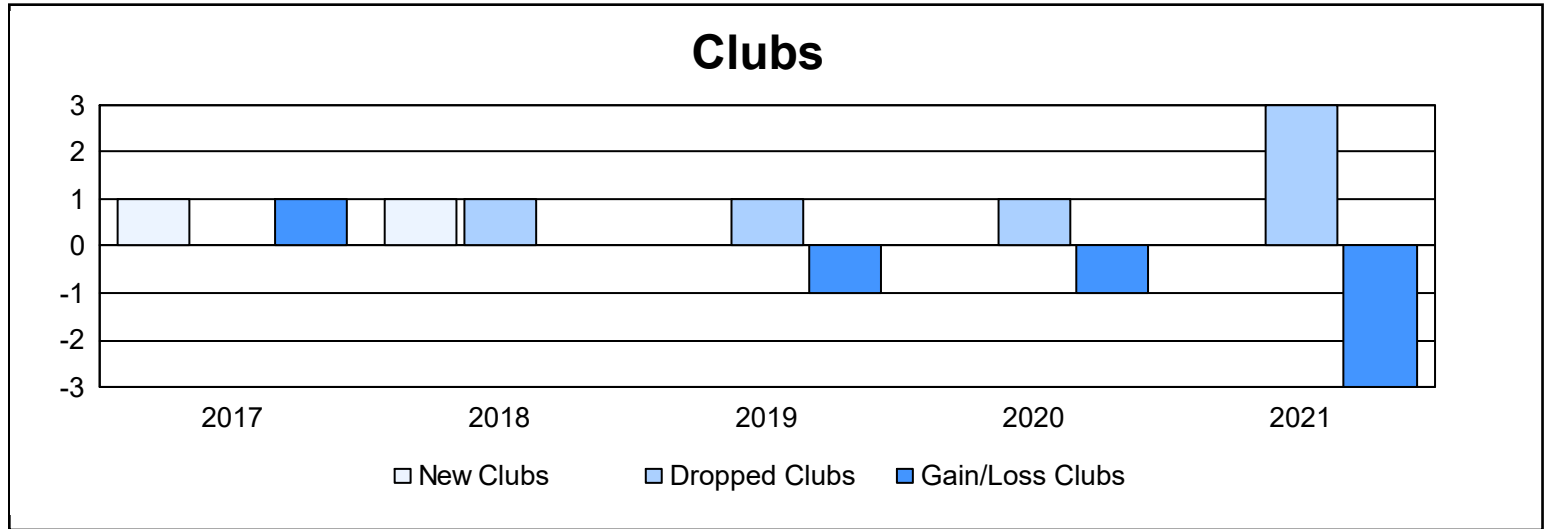

Year	New Clubs	Dropped Clubs	Gain/ Loss Clubs	New Members	Charter Members	Reinstate Members	Transfer Members	Total Member Added	Total Members Dropped	Gain/ Loss Members
2016-2017	1	0	1	150	23	7	11	191	163	28
2017-2018	1	1	0	173	30	1	8	212	238	-26
2018-2019	0	1	-1	99	2	6	12	119	176	-57
2019-2020	0	1	-1	80	5	8	6	99	228	-129
2020-2021	0	3	-3	64	0	6	15	85	198	-113
<b>Average</b>	<b>0</b>	<b>1</b>	<b>-1</b>	<b>113</b>	<b>12</b>	<b>6</b>	<b>10</b>	<b>141</b>	<b>201</b>	<b>-59</b>

### Membership Composition June 2021 Cumulative