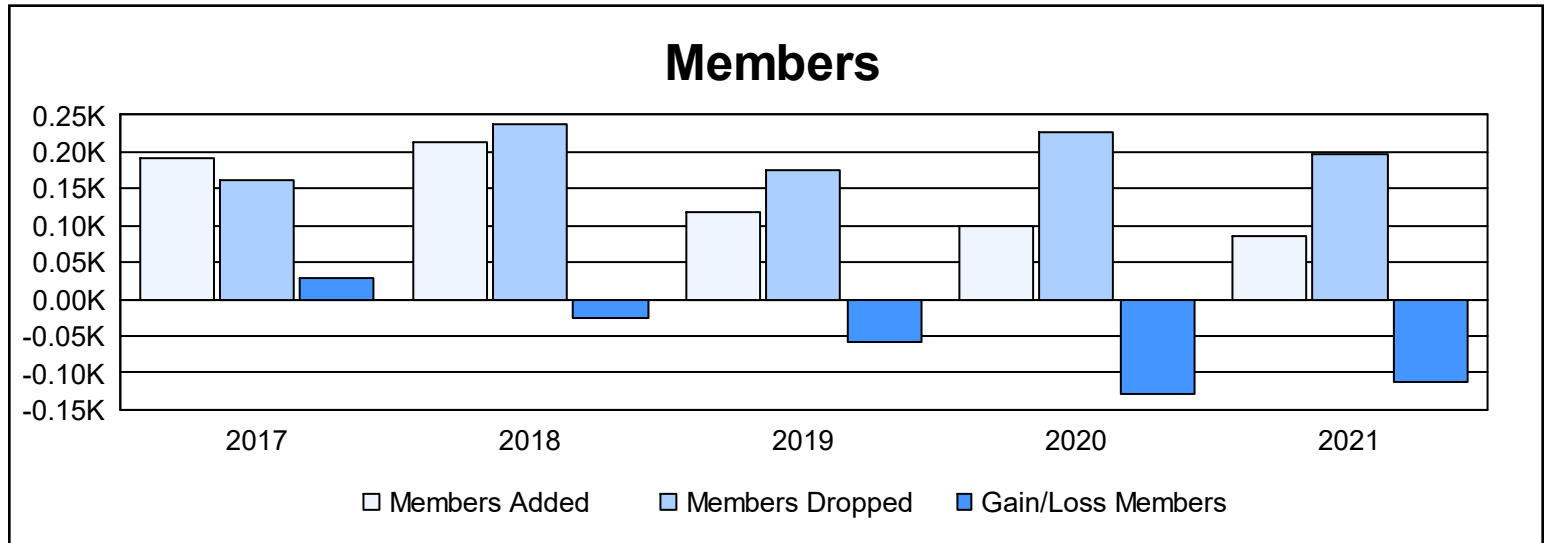

Year	New Clubs	Dropped Clubs	Gain/ Loss Clubs	New Members	Charter Members	Reinstate Members	Transfer Members	Total Member Added	Total Members Dropped	Gain/ Loss Members
2016-2017	1	0	1	150	23	7	11	191	163	28
2017-2018	1	1	0	173	30	1	8	212	238	-26
2018-2019	0	1	-1	99	2	6	12	119	176	-57
2019-2020	0	1	-1	80	5	8	6	99	228	-129
2020-2021	0	3	-3	64	0	6	15	85	198	-113
<b>Average</b>	<b>0</b>	<b>1</b>	<b>-1</b>	<b>113</b>	<b>12</b>	<b>6</b>	<b>10</b>	<b>141</b>	<b>201</b>	<b>-59</b>

### Membership Composition June 2021 Cumulative